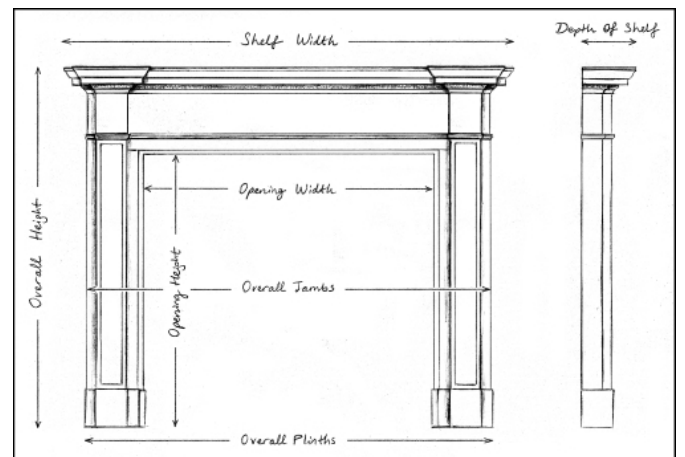

AN ARCHED FIREPLACE IN THE VICTORIAN MANNER

A classic fireplace in the Victorian manner. The panelled jambs surmounted by carved corbels, the arched frieze with panels and central keystone. Moulded shelf above. In Italian Arabescato marble, but could be made in other materials if required. Modern. N.B. May be subject to an extended lead time, please enquire for more information.

Stock No: V001-IA Price: £9,500 + VAT

Shelf Width	1695mm 66 3/4"
Overall Height	1155mm 45 1/2"
Opening Height	902mm 35 1/2"
Opening Width	915mm 36"
Depth Of Shelf	250mm 9 7/8"
Overall Jambs	1495mm 58 7/8"