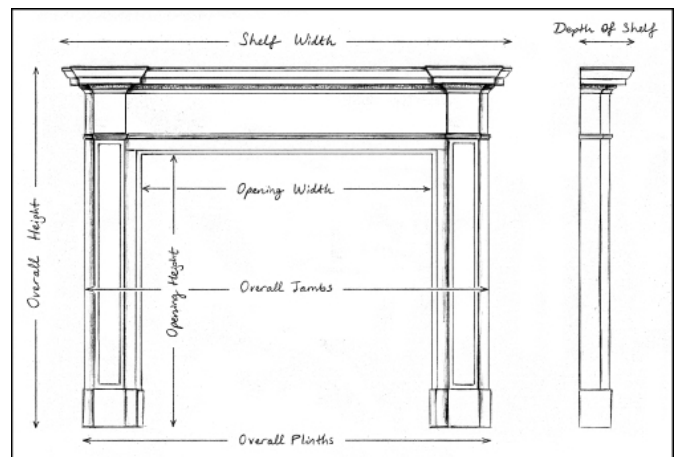

AN ITALIAN CHIMNEYPIECE IN WHITE TRAVERTINE

A good quality Italian fireplace in the Baroque manner in white travertine stone. The shaped frieze with heavy moulding and breakfront shelf above. A substantial piece. Modern. N.B. May be subject to an extended lead time, please enquire for more information.

Stock No: I010-T Price: £9,700 + VAT

Shelf Width	1880mm 74"
Overall Height	1265mm 49 3/4"
Opening Height	1020mm 40 1/8"
Opening Width	1360mm 53 1/2"
Depth Of Shelf	245mm 9 5/8"
Overall Plinths	1780mm 70 1/8"