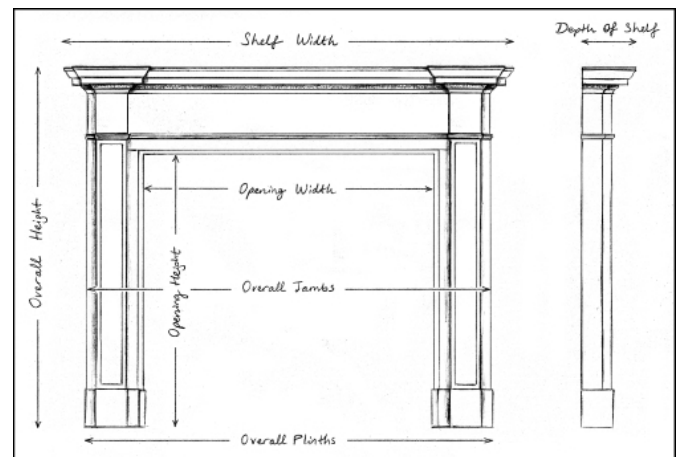

AN ITALIAN FIREPLACE IN VEINED BROWN MARBLE

A good quality Italian fireplace in the Baroque manner in striking brown marble with white veining. The shaped frieze with heavy moulding and breakfront shelf above. A substantial piece. Modern. N.B. May be subject to an extended lead time, please enquire for more information.

Stock No: I010-BM Price: £10,000 + VAT

| | |
|-----------------|------------------|
| Shelf Width | 1875mm 73 7/8" |
| Overall Height | 1260mm 49 5/8" |
| Opening Height | 1020mm 40 1/8" |
| Opening Width | 1360mm 53 1/2" |
| Depth Of Shelf | 245mm 9 5/8" |
| Overall Plinths | 1760mm 69 1/4" |