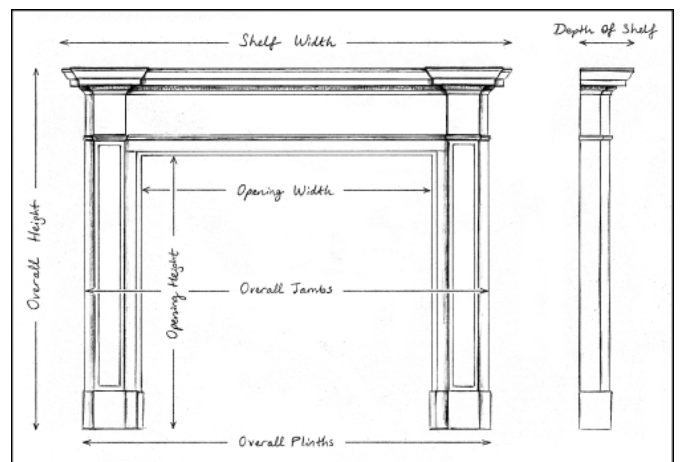

AN ELEGANT CARVED FIREPLACE IN ANCASTER STONE

A simple yet elegant fireplace with moulding to frieze and jambs. Shaped shelf. Carved in Ancaster limestone. A copy of a 19th century original.

Stock No: G101-AS Price: £4,500 + VAT

Shelf Width	1352mm 53 1/4"
Overall Height	1146mm 45 1/8"
Opening Height	971mm 38 1/4"
Opening Width	941mm 37"
Depth Of Shelf	121mm 4 3/4"
Overall Plinths	1200mm 47 1/4"
Overall Jambs	1200mm 47 1/4"

You can scan the QR code above with any smartphone to view this item on our website