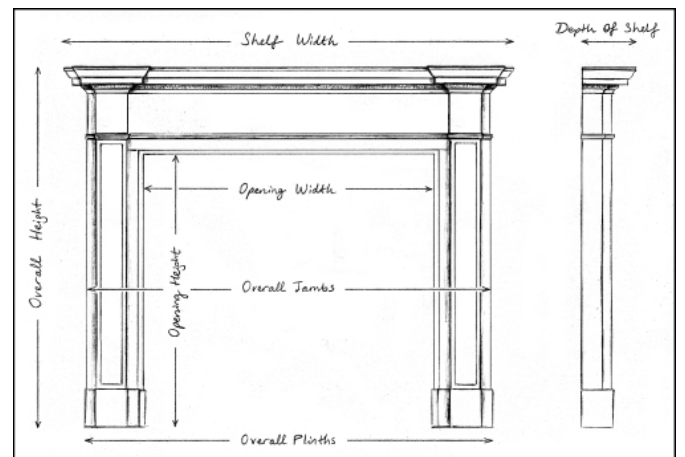

A GEORGIAN STYLE WHITE MARBLE FIREPLACE

A fine quality white marble fireplace in the Georgian manner. The jambs with inground moulding featuring finely carved beading throughout, surmounted by plain frieze and shelf with dentils and beading. Modern. Part of the Emily Todhunter Collection. N.B. May be subject to an extended lead time, please enquire for more information.

Stock No: G099-W Price: £8,500 + VAT

Shelf Width	1680mm 66 1/8"
Overall Height	1309mm 51 1/2"
Opening Height	1025mm 40 3/8"
Opening Width	1187mm 46 3/4"
Depth Of Shelf	190mm 7 1/2"
Overall Plinths	1515mm 59 5/8"