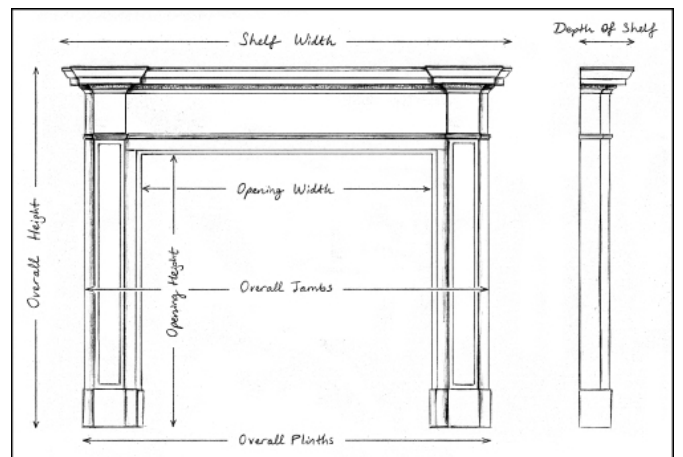

A GEORGIAN STYLE WHITE MARBLE FIREPLACE

A fine quality white marble fireplace in the Georgian manner. The jambs with inground moulding featuring finely carved beading throughout, surmounted by plain frieze and shelf with dentils and beading. Modern. Part of the Emily Todhunter Collection. N.B. May be subject to an extended lead time, please enquire for more information.

Stock No: G099-W Price: £8,500 + VAT

Shelf Width	1680mm 66 1/8"
Overall Height	1309mm 51 1/2"
Opening Height	1025mm 40 3/8"
Opening Width	1187mm 46 3/4"
Depth Of Shelf	190mm 7 1/2"
Overall Plinths	1515mm 59 5/8"