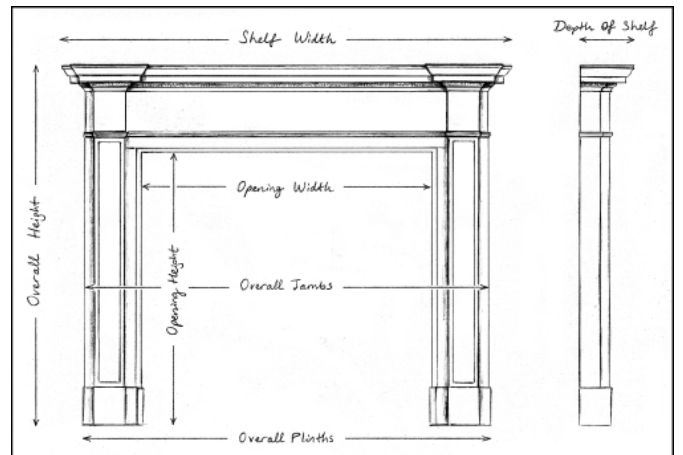

A NEO-CLASSICAL ENGLISH FIREPLACE

A simple neo-classical English fireplace in veined white marble. The moulded jambs surmounted by fluted frieze and plain centre blocking. Moulded shelf above. Modern. NB. May be subject to an extended lead time, please enquire for more information. Å

Stock No: G087-W Price: £5,700 + VAT

Shelf Width	1510mm 59 1/2"
Overall Height	1290mm 50 3/4"
Opening Height	950mm 37 3/8"
Opening Width	950mm 37 3/8"
Depth Of Shelf	205mm 8 1/8"
Overall Plinths	1322mm 52"