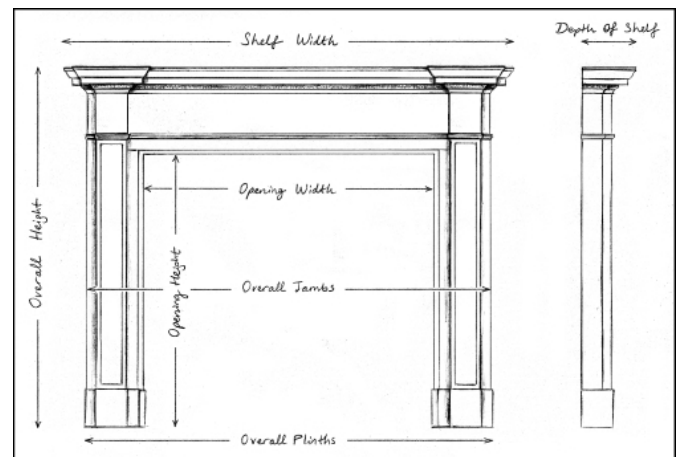

## A WHITE MARBLE FIREPLACE IN THE REGENCY MANNER

A Regency style white marble fireplace. The tapered, reeded jambs surmounted by a finely carved swirling finials. The frieze with convex reeding throughout. Plain shelf above. An elegant piece, well suited for smaller Drawing Room or Bedroom. Modern. N.B. May be subject to an extended lead time, please enquire for more information.

Stock No: G083-W Price: £5,500 + VAT

Shelf Width	1381mm   54 3/8"
Overall Height	1099mm   43 1/4"
Opening Height	918mm   36 1/8"
Opening Width	914mm   36"
Depth Of Shelf	140mm   5 1/2"
Overall Plinths	1238mm   48 3/4"