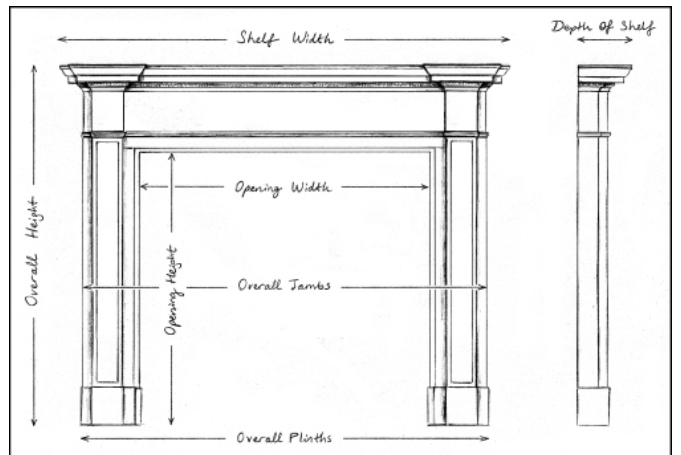

A WHITE MARBLE FIREPLACE IN THE SOANIAN STYLE

An English white marble fireplace in the Soanian manner. The reeded moulding to jambs and frieze with centre plaque and arched end blockings. A fine copy of an original piece. N.B. May be subject to an extended lead time, please enquire for more information.

Stock No: G081-W Price: £5,800 + VAT

Shelf Width	1345mm 53"
Overall Height	1145mm 45 1/8"
Opening Height	945mm 37 1/4"
Opening Width	900mm 35 3/8"
Depth Of Shelf	190mm 7 1/2"
Overall Plinths	1240mm 48 7/8"