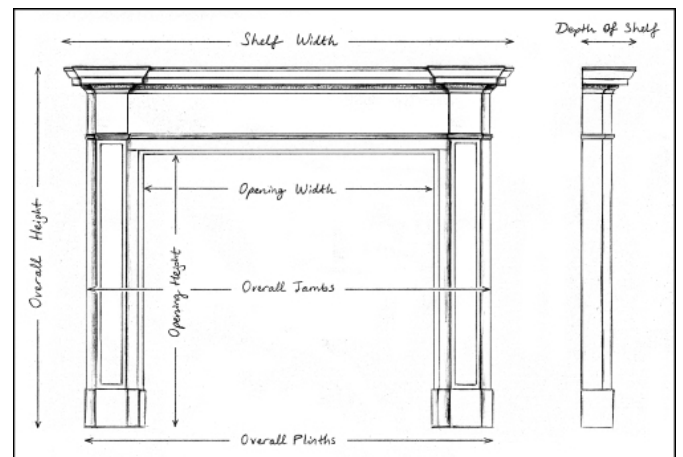

AN ARABESCATO MARBLE FIREPLACE IN THE REGENCY MANNER

A simple English fireplace in Italian Arabescato marble. The jambs surmounted by moulded capital, with stepped frieze. Plain shelf above. A copy of an original Regency fireplace. N.B. May be subject to an extended lead time, please enquire for more information.

Stock No: G069-IA Price: £6,500 + VAT

Shelf Width	1568mm 61 3/4"
Overall Height	1160mm 45 5/8"
Opening Height	996mm 39 1/4"
Opening Width	1010mm 39 3/4"
Depth Of Shelf	180mm 7 1/8"
Overall Plinths	1455mm 57 1/4"