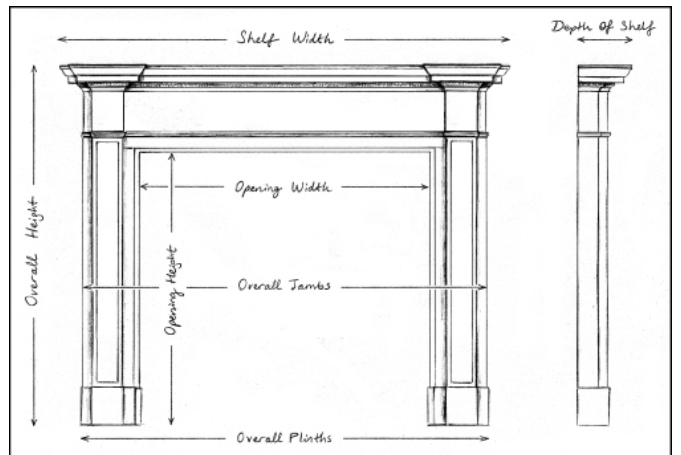

A WHITE AND SIENA BROCATELLE MARBLE FIREPLACE IN THE QUEEN ANNE STYLE

An English, Queen Anne style white marble fireplace with Italian Siena Brocatelle inlay. The richly coloured Siena providing an interesting contrast to the simplicity of the moulded design. A copy of a period piece. N.B. May be subject to an extended lead time, please enquire for more information.

Stock No: G058-W-S Price: £8,600 + VAT

Shelf Width	1590mm 62 5/8"
Overall Height	1355mm 53 3/8"
Opening Height	1125mm 44 1/4"
Opening Width	1110mm 43 3/4"
Depth Of Shelf	200mm 7 7/8"
Overall Plinths	1500mm 59"