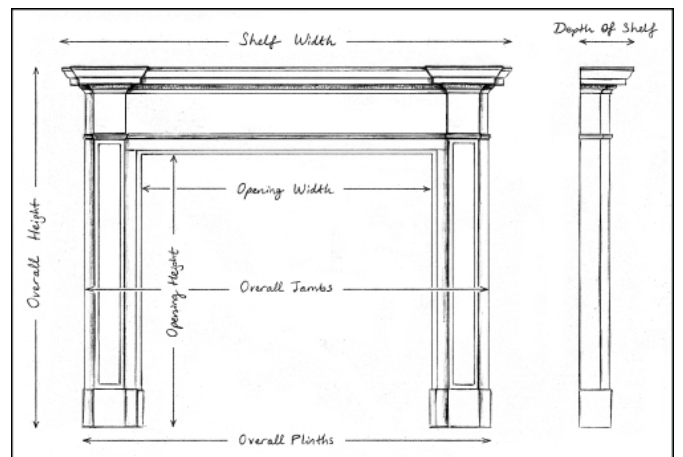

THORNHILL GALLERIES

— fine fireplaces & accessories —

STOCK NUMBER G027-W-S

A fine quality George III style Statuary and Siena marble fireplace. The frieze with centre tablet featuring classical urn with swags, framed by beading. The jambs with delicately carved rams head and drapery to top surmounted by square panelled end blocking. The shelf with fine dentils. A copy of a fine quality period original. Also available with Bardiglio marble inlay.Å

Stock No: G027-W-S Price: £18,500 + VAT

Shelf Width	1665mm 65 1/2"
Overall Height	1353mm 53 1/4"
Opening Height	1017mm 40"
Opening Width	1070mm 42 1/8"
Depth Of Shelf	157mm 6 1/8"
Overall Plinths	1513mm 59 5/8"