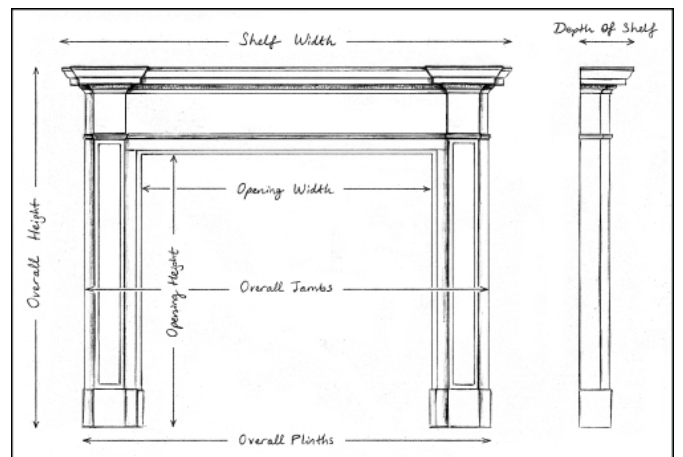

## A WHITE MARBLE FIREPLACE WITH JASPER INLAY

A white marble fireplace with Jasper inlay in the Regency style. The frieze with drops of carved laurel leaves and paterae and flowers. The inlaid fluted jambs surmounted by architectural moulding. Straight moulded shelf. Very good quality marble. English, modern. N.B. May be subject to an extended lead time, please enquire for more information.

Stock No: G023-W-J Price: £18,500 + VAT

Shelf Width	1486mm   58 1/2"
Overall Height	1238mm   48 3/4"
Opening Height	940mm   37"
Opening Width	1010mm   39 3/4"
Depth Of Shelf	162mm   6 3/8"
Overall Plinths	1344mm   52 7/8"