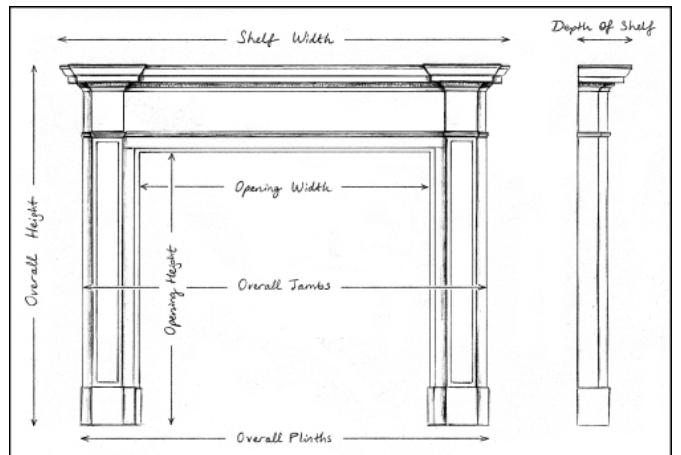

AN 18TH CENTURY STYLE CARVED WHITE MARBLE MANTEL PIECE

A fine mid 18th century style carved white marble fireplace. The crisp, flowing carving to the frieze and jambs is reflective of the Chinoiserie work of Thomas Chippendale (1718-1779) in the mid 18th century. N.B. May be subject to an extended lead time, please enquire for more information.

Stock No: G017-W Price: £12,500 + VAT

Shelf Width	1605mm 63 1/4"
Overall Height	1320mm 52"
Opening Height	1035mm 40 3/4"
Opening Width	1130mm 44 1/2"
Depth Of Shelf	160mm 6 1/4"

You can scan the QR code above with any smartphone to view this item on our website