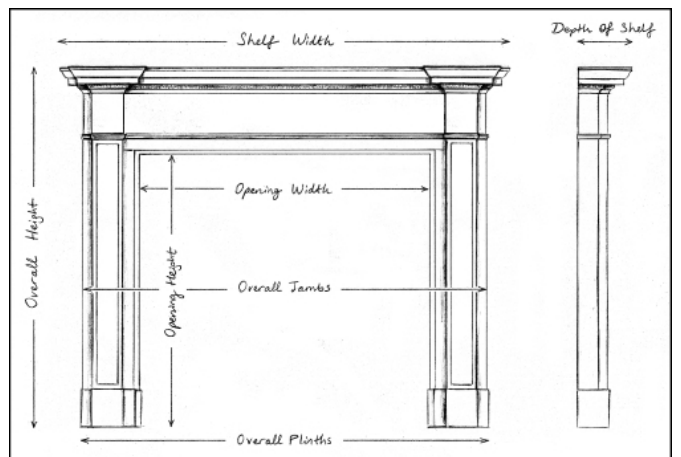

AN 18TH CENTURY STYLE CARVED WHITE MARBLE MANTEL PIECE

A fine mid 18th century style carved white marble fireplace. The crisp, flowing carving to the frieze and jambs is reflective of the Chinoiserie work of Thomas Chippendale (1718-1779) in the mid 18th century. N.B. May be subject to an extended lead time, please enquire for more information.

Stock No: G017-W Price: £12,500 + VAT

Shelf Width	1605mm 63 1/4"
Overall Height	1320mm 52"
Opening Height	1035mm 40 3/4"
Opening Width	1130mm 44 1/2"
Depth Of Shelf	160mm 6 1/4"

You can scan the QR code above with any smartphone to view this item on our website