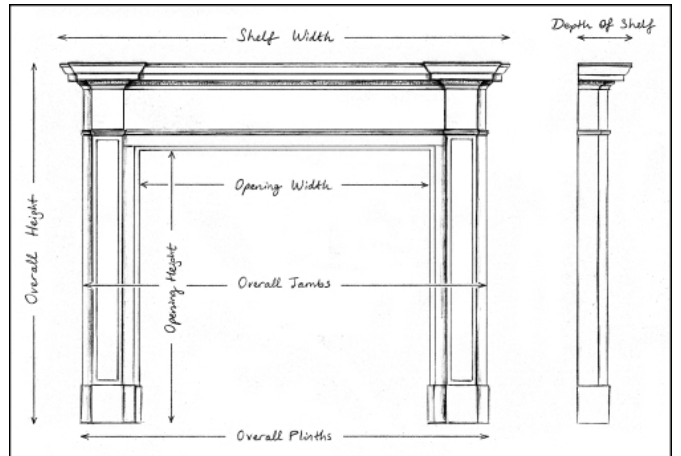

A REGENCY STYLE WHITE MARBLE FIREPLACE

A Regency style fireplace in white marble. The tapering panelled jambs surmounted by classical urns to side blockings, the panelled frieze surmounted by reeded shelf above. A copy of an earlier piece.

N.B. May be subject to an extended lead time, please enquire for more information.

Stock No: G011-W Price: £6,250 + VAT

Shelf Width	1527mm 60 1/8"
Overall Height	1226mm 48 1/4"
Opening Height	943mm 37 1/8"
Opening Width	953mm 37 1/2"
Depth Of Shelf	178mm 7"