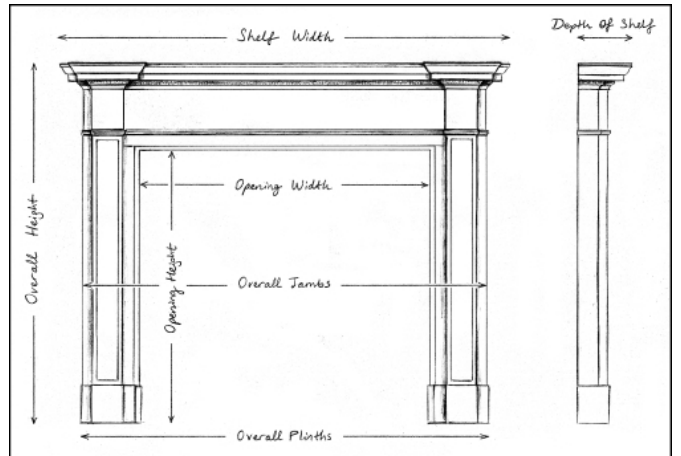

A GEORGIAN STYLE WHITE MARBLE CHIMNEYPiece WITH RAMS HEAD TO CENTRE PLAQUE

A fine quality English white marble fireplace in the manner of George III. The centre tablet with rams head and vine leaves, juxtaposed with inlaid fluting. The fluted jambs surmounted by ionic capitals and quiver, arrow and ribbon side blocking. Moulded breakfront shelf. A good quality copy of an original piece. N.B. May be subject to an extended lead time, please enquire for more information.

Stock No: G010-W Price: £18,000 + VAT

Shelf Width	1880mm 74"
Overall Height	1465mm 57 5/8"
Opening Height	1065mm 41 7/8"
Opening Width	1195mm 47"
Depth Of Shelf	205mm 8 1/8"

You can scan the QR code above with any smartphone to view this item on our website