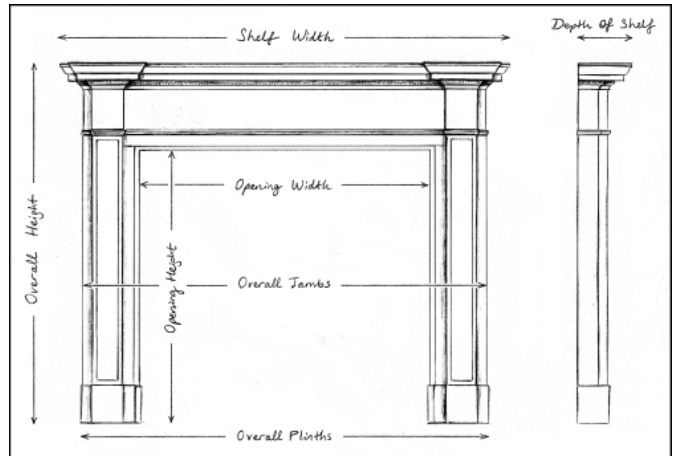

A GEORGIAN STYLE WHITE MARBLE CHIMNEYPiece WITH RAMS HEAD TO CENTRE PLAQUE

A fine quality English white marble fireplace in the manner of George III. The centre tablet with rams head and vine leaves, juxtaposed with inlaid fluting. The fluted jambs surmounted by ionic capitals and quiver, arrow and ribbon side blocking. Moulded breakfront shelf. A good quality copy of an original piece. N.B. May be subject to an extended lead time, please enquire for more information.

Stock No: G010-W Price: £18,000 + VAT

Shelf Width	1880mm   74"
Overall Height	1465mm   57 5/8"
Opening Height	1065mm   41 7/8"
Opening Width	1195mm   47"
Depth Of Shelf	205mm   8 1/8"

You can scan the QR code above with any smartphone to view this item on our website