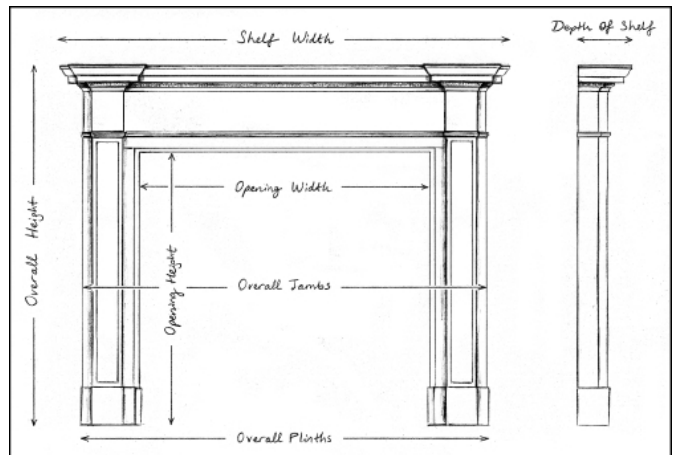

A GEORGE III STYLE FIREPLACE IN WHITE AND BLACK MARBLE

A George III style white marble fireplace, inlaid with black veined Nero Marquina. Oval panel to centre of frieze, with rectangular panels either side. The shaped fluted jambs surmounted by inlaid roundels to side blockings. A copy of a late 18th century original attributed to Henry Holland. N.B. May be subject to an extended lead time, please enquire for more information.

Stock No: G004-W Price: £5,800 + VAT

Shelf Width	1580mm 62 1/4"
Overall Height	1180mm 46 1/2"
Opening Height	995mm 39 1/8"
Opening Width	1075mm 42 3/8"
Depth Of Shelf	200mm 7 7/8"
Overall Plinths	1420mm 55 7/8"