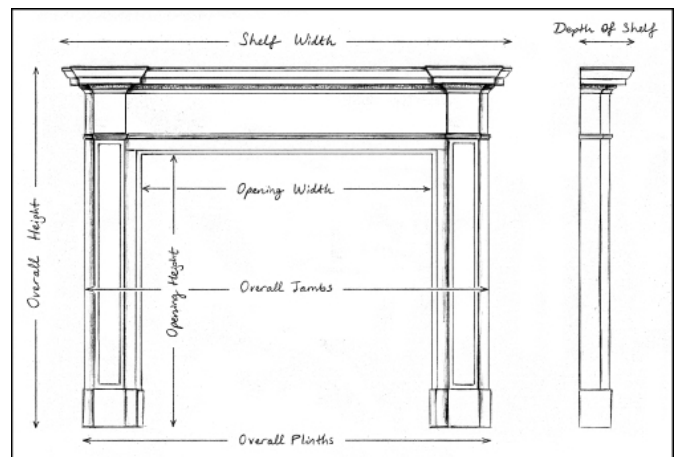

A LIMESTONE FIREPLACE IN THE LATE GEORGIAN MANNER

An elegant neoclassical style limestone fireplace, reflecting the designs of the late 18th century. The fluted frieze with plain centre and side blockings. The inner moulding of carved waterleaf, and the moulded shelf with egg and dart bed moulding. English, modern. N.B. May be subject to an extended lead time, please enquire for more information.

Stock No: G001-MS Price: £5,800 + VAT

Shelf Width	1720mm 67 3/4"
Overall Height	1395mm 54 7/8"
Opening Height	1075mm 42 3/8"
Opening Width	1135mm 44 5/8"
Depth Of Shelf	190mm 7 1/2"
Overall Plinths	1555mm 61 1/4"