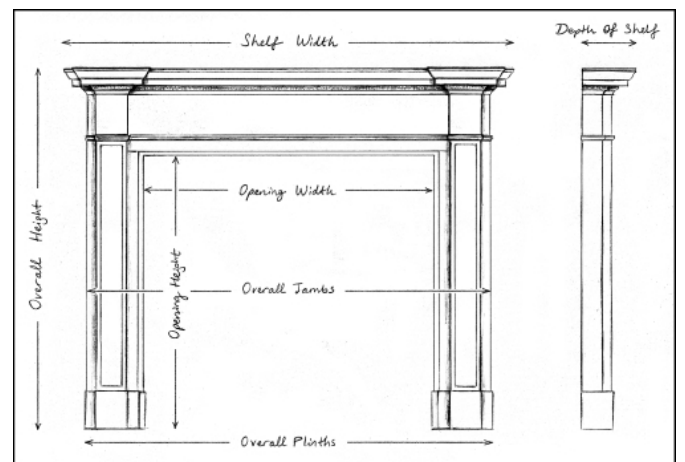

A FRENCH LOUIS XV STYLE WHITE MARBLE FIREPLACE

A French Louis XV style fireplace in white marble. The shaped, panelled jambs surmounted by frieze with carved shell and scrolls. Shaped shelf. Modern. N.B. May be subject to an extended lead time, please enquire for more information.

Stock No: F033-W Price: £6,500 + VAT

Shelf Width	1525mm 60"
Overall Height	1125mm 44 1/4"
Opening Height	935mm 36 3/4"
Opening Width	1085mm 42 3/4"
Depth Of Shelf	320mm 12 5/8"
Overall Plinths	1460mm 57 1/2"