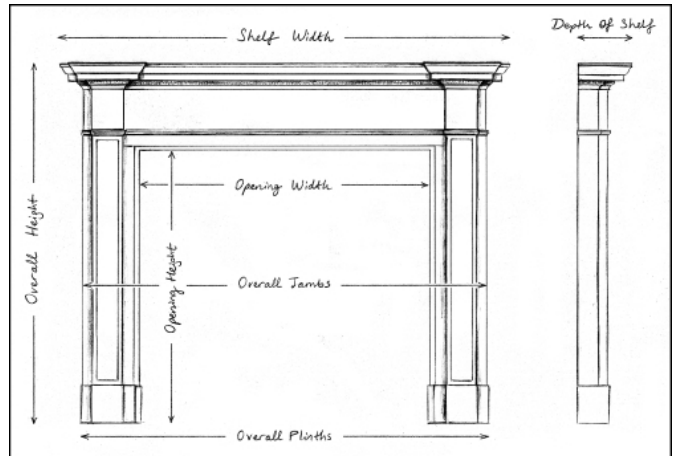

A STRIKING LOUIS XV STYLE MARBLE FIREPLACE

A fine quality French Louis XV style marble fireplace in a striking black marble with orange/gold veining. The panelled frieze with carved shell to centre flanked by foliage and belldrop below. The shaped jambs with stiff acanthus leaf to base surmounted by a cartouche with shell and scrolls above. Heavy, shaped moulded shelf above. A copy of an original. N.B. May be subject to an extended lead time, please enquire for more information.

Stock No: F016-P Price: £18,000 + VAT

Shelf Width	1759mm 69 1/4"
Overall Height	1137mm 44 3/4"
Opening Height	892mm 35 1/8"
Opening Width	1207mm 47 1/2"
Depth Of Shelf	457mm 18"

You can scan the QR code above with any smartphone to view this item on our website