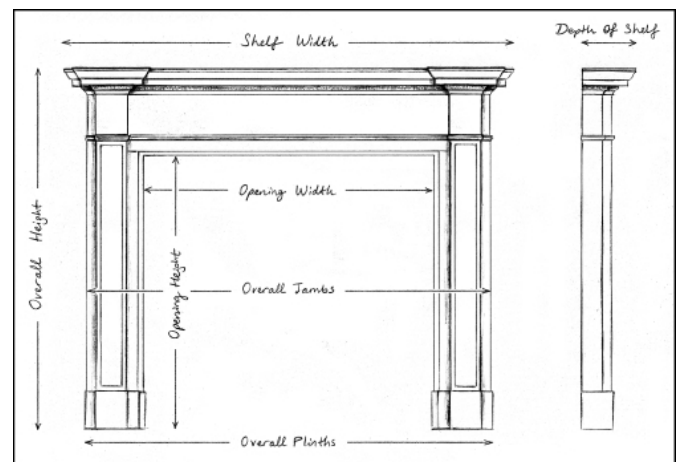

A FRENCH DIRECTOIRE STYLE LIMESTONE FIREPLACE

A French Directoire style limestone fireplace. The frieze with interlocking diamond pattern with tapering, full round columns. A copy of an 18th century original.

Stock No: F002-MS Price: £5,800 + VAT

Shelf Width	1460mm 57 1/2"
Overall Height	1090mm 42 7/8"
Opening Height	940mm 37"
Opening Width	1145mm 45 1/8"
Depth Of Shelf	180mm 7 1/8"
Overall Plinths	1415mm 55 3/4"
Overall Jambes	1455mm 57 1/4"