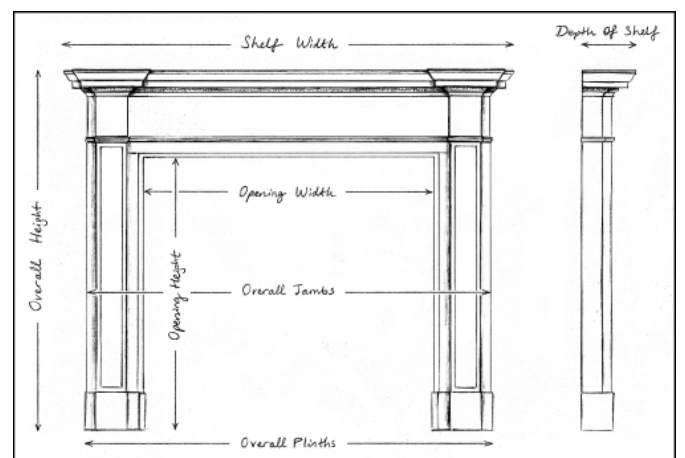

AN ARCHITECTURAL FIREPLACE IN BRECHE VIOLETTE MARBLE

An English bolection fireplace with moulded shelf above. Shown in Breche Violette marble, also available in white marble and Italian Arabescato marble and could be made in other marbles or limestones if required. English, modern. N.B. May be subject to an extended lead time, please enquire for more information.

Stock No: B017-BV Price: £17,500 + VAT

Shelf Width	1578mm 62 1/8"
Overall Height	1270mm 50"
Opening Height	1012mm 39 7/8"
Opening Width	1085mm 42 3/4"
Depth Of Shelf	156mm 6 1/8"
Overall Plinths	1438mm 56 5/8"