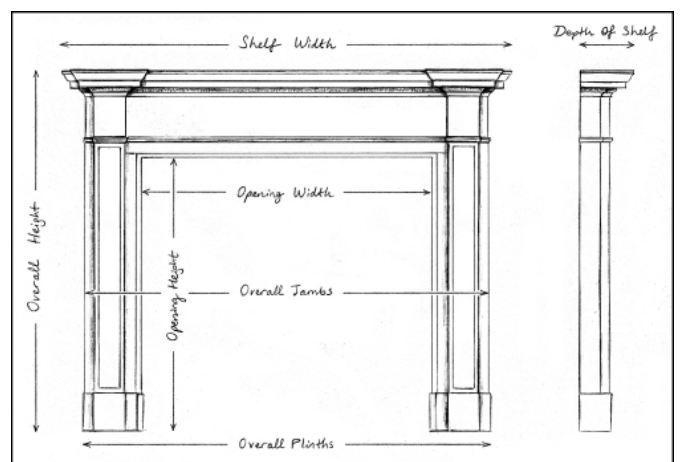

## A REGENCY STYLE BLACK MARBLE FIREPLACE

A Regency style black marble fireplace. The reeded jambs of bolection moulding, the frieze with centre panel surmounted by reeded shelf. A copy of a period piece, which could be equally at home in a classical or contemporary setting. English, modern.

Stock No: B016-B Price: £9,500 + VAT

Shelf Width	1610mm   63 3/8"
Overall Height	1265mm   49 3/4"
Opening Height	1052mm   41 3/8"
Opening Width	975mm   38 3/8"
Depth Of Shelf	199mm   7 7/8"
Overall Plinths	1505mm   59 1/4"