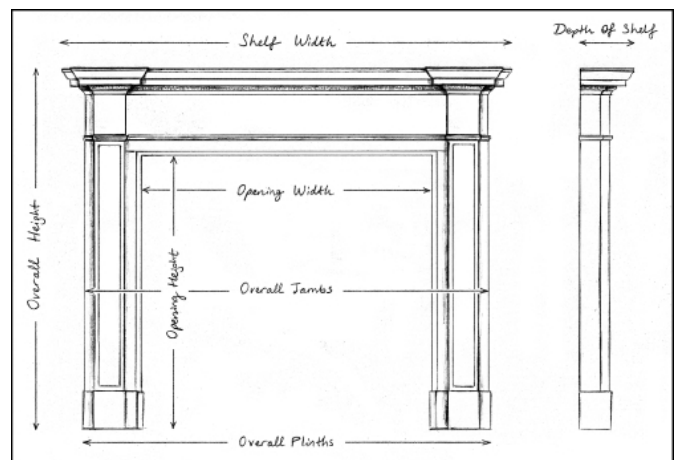

## A REGENCY STYLE BLACK MARBLE FIREPLACE

A Regency style black marble fireplace. The reeded jambs of bolection moulding, the frieze with centre panel surmounted by reeded shelf. A copy of a period piece, which could be equally at home in a classical or contemporary setting. English, modern.

Stock No: B016-B Price: £9,500 + VAT

Shelf Width	1610mm   63 3/8"
Overall Height	1265mm   49 3/4"
Opening Height	1052mm   41 3/8"
Opening Width	975mm   38 3/8"
Depth Of Shelf	199mm   7 7/8"
Overall Plinths	1505mm   59 1/4"