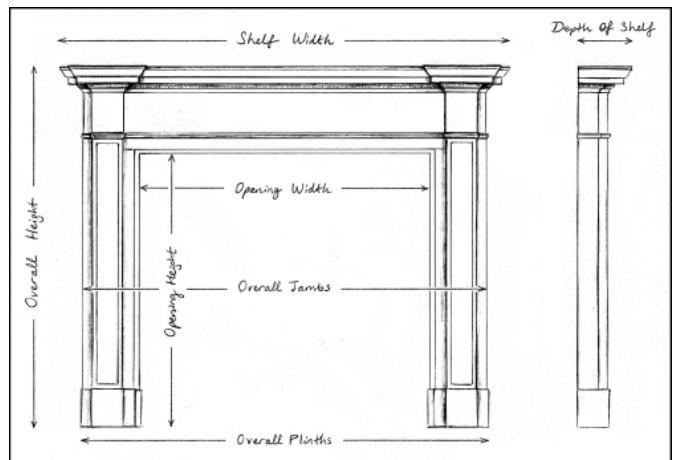

AN ARCHITECTURAL BOLECTION FIREPLACE

An architectural bolection fireplace of small scale with moulded frieze and jambs. Made in a rustic Italian travertine stone, currently unfilled. English, modern. NB. May be subject to an extended lead time, please enquire for more info.Â

Stock No: B015-T Price: £4,500 + VAT

| | |
|-----------------|------------------|
| Shelf Width | 1079mm 42 1/2" |
| Overall Height | 1104mm 43 1/2" |
| Opening Height | 952mm 37 1/2" |
| Opening Width | 779mm 30 5/8" |
| Depth Of Shelf | 50mm 2" |
| Overall Plinths | 1085mm 42 3/4" |