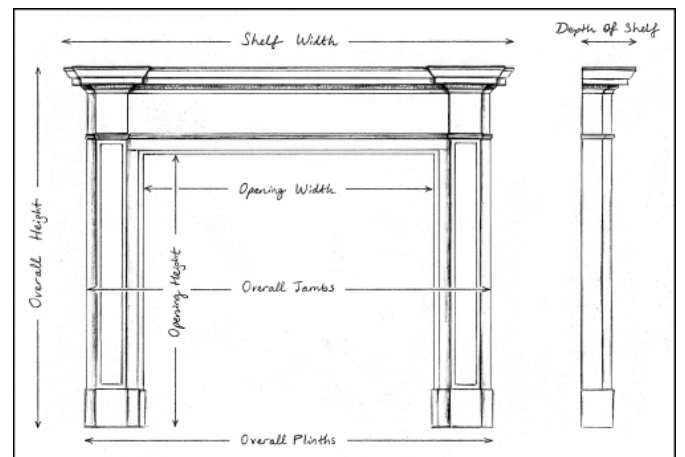

A WHITE MARBLE BOLECTION FIREPLACE

An English moulded bolection fireplace in white marble. An elegant shape, based on a period original. Modern.

N.B. May be subject to an extended lead time, please enquire for more information.

Stock No: B011-W Price: £4,800 + VAT

Shelf Width	1432mm 56 3/8"
Overall Height	1105mm 43 1/2"
Opening Height	933mm 36 3/4"
Opening Width	1099mm 43 1/4"
Depth Of Shelf	76mm 3"
Overall Plinths	1445mm 56 7/8"