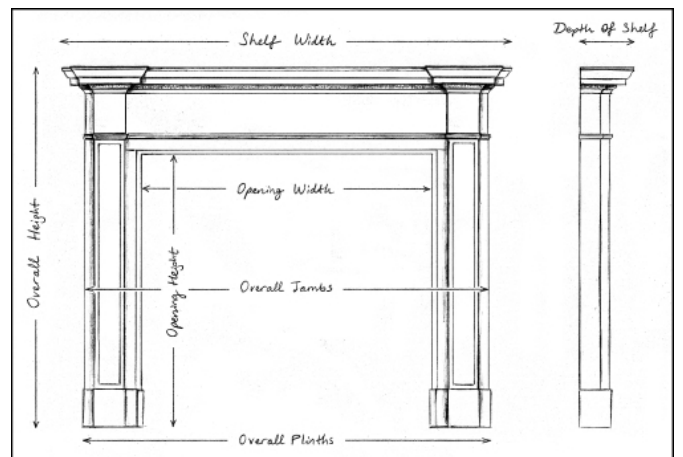

A WHITE MARBLE BOLECTION FIREPLACE

An English moulded bolection fireplace in white marble. An elegant shape, based on a period original. Modern.

N.B. May be subject to an extended lead time, please enquire for more information.

Stock No: B011-W Price: £4,800 + VAT

Shelf Width	1432mm 56 3/8"
Overall Height	1105mm 43 1/2"
Opening Height	933mm 36 3/4"
Opening Width	1099mm 43 1/4"
Depth Of Shelf	76mm 3"
Overall Plinths	1445mm 56 7/8"