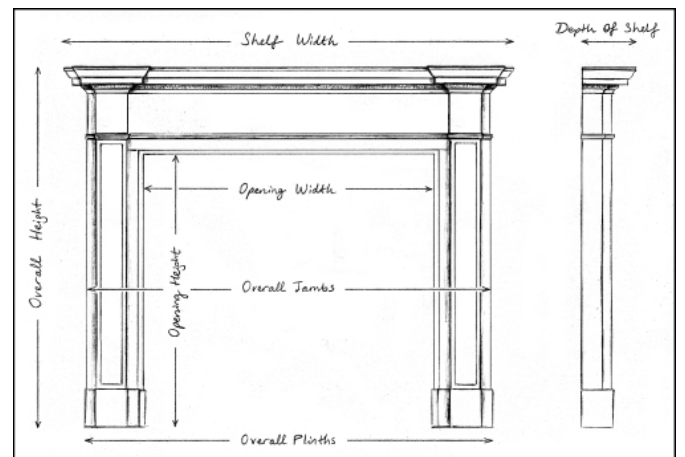

Stock No: B011-CV Price: £5,750 + VAT

Shelf Width	1430mm   56 1/4"
Overall Height	1100mm   43 1/4"
Opening Height	935mm   36 3/4"
Opening Width	1095mm   43 1/8"
Depth Of Shelf	75mm   3"
Overall Plinths	1216mm   47 7/8"