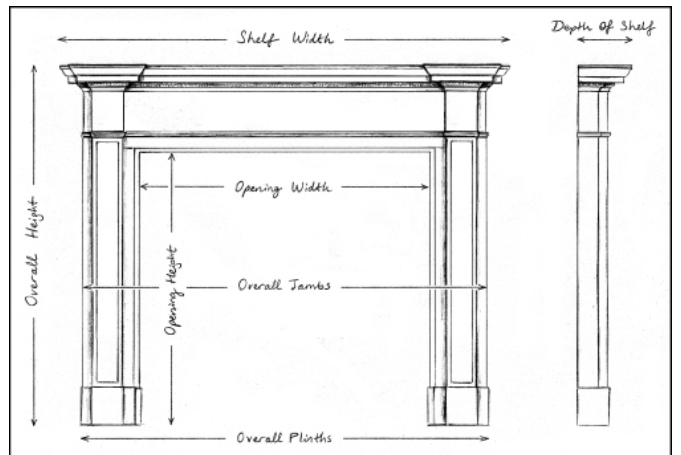

A BOLECTION FIREPLACE IN BLACK LIMESTONE

An English moulded bolection fireplace in black limestone. Based on a period original. An elegant shape. Modern. Please note that whilst the marble is largely pure black in colour there is a small area of golden veining to the top right hand corner of the fireplace. N.B. May be subject to an extended lead time, please enquire for more information.

Stock No: B011-BL Price: £4,950 + VAT

Shelf Width	1430mm 56 1/4"
Overall Height	1100mm 43 1/4"
Opening Height	935mm 36 3/4"
Opening Width	1095mm 43 1/8"
Depth Of Shelf	75mm 3"

You can scan the QR code above with any smartphone to view this item on our website