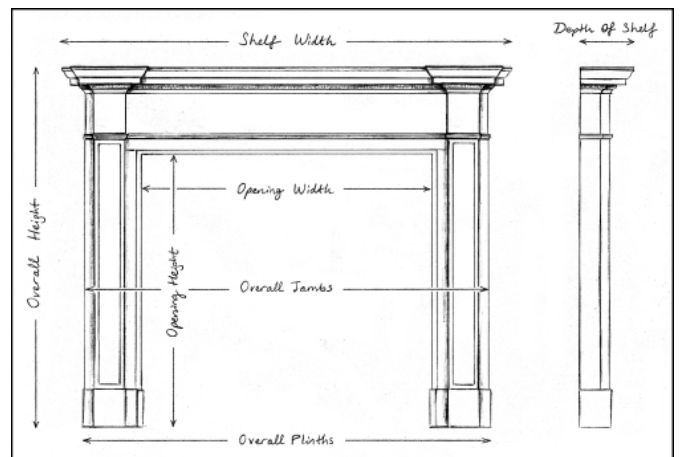

AN ATTRACTIVE ENGLISH BOLECTION FIREPLACE IN ANCASTER STONE

An attractive English bolection fireplace in Ancaster stone. A substantial moulding made from an appealing, neutral limestone. A copy of the Queen Anne design. Also available in other materials if required. N.B. May be subject to an extended lead time, please enquire for more information.

Stock No: B005-AS Price: £5,750 + VAT

Shelf Width	1419mm 55 7/8"
Overall Height	1181mm 46 1/2"
Opening Height	1016mm 40"
Opening Width	1083mm 42 5/8"
Depth Of Shelf	135mm 5 3/8"
Overall Plinths	1427mm 56 1/8"