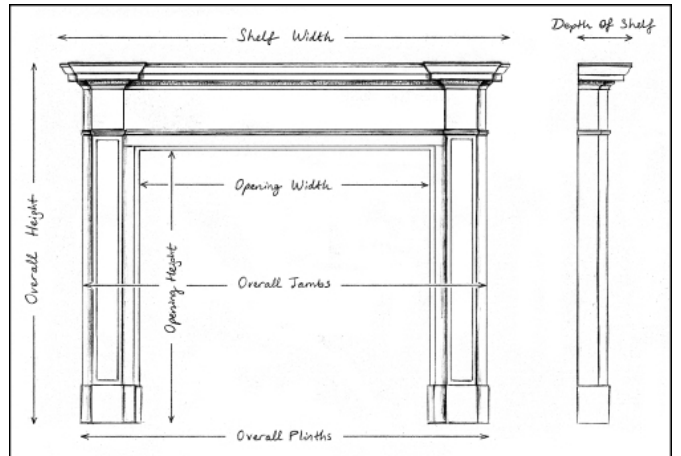

AN ELEGANT CARVED BOLECTION FIREPLACE IN LIMESTONE

An elegant carved bolection moulded fireplace in a light limestone. The frieze and jambs with a carved oak leaf decoration and cross banded centre ribbon to centre. A copy of a period original. Could be made to any size in various materials if required.

N.B. May be subject to an extended lead time, please enquire for more information.

Stock No: B004-MS Price: £5,950 + VAT

Shelf Width	1419mm 55 7/8"
Overall Height	1219mm 48"
Opening Height	1035mm 40 3/4"
Opening Width	1048mm 41 1/4"
Depth Of Shelf	114mm 4 1/2"