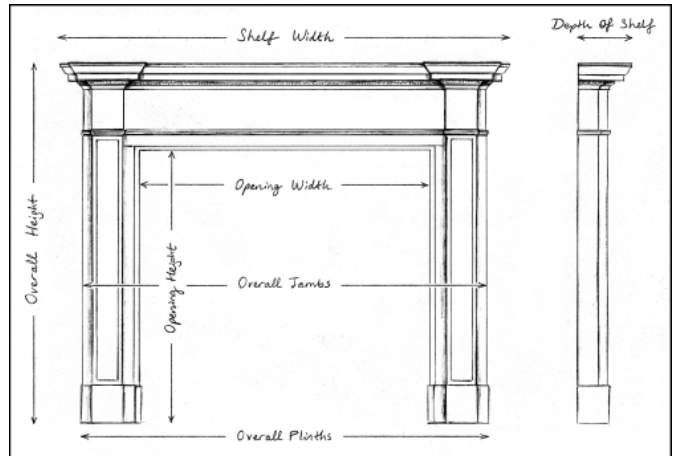

## AN ELEGANT CARVED BOLECTION FIREPLACE IN LIMESTONE

An elegant carved bolection moulded fireplace in a light limestone. The frieze and jambs with a carved oak leaf decoration and cross banded centre ribbon to centre. A copy of a period original. Could be made to any size in various materials if required.

N.B. May be subject to an extended lead time, please enquire for more information.

Stock No: B004-MS Price: £5,950 + VAT

Shelf Width	1419mm   55 7/8"
Overall Height	1219mm   48"
Opening Height	1035mm   40 3/4"
Opening Width	1048mm   41 1/4"
Depth Of Shelf	114mm   4 1/2"