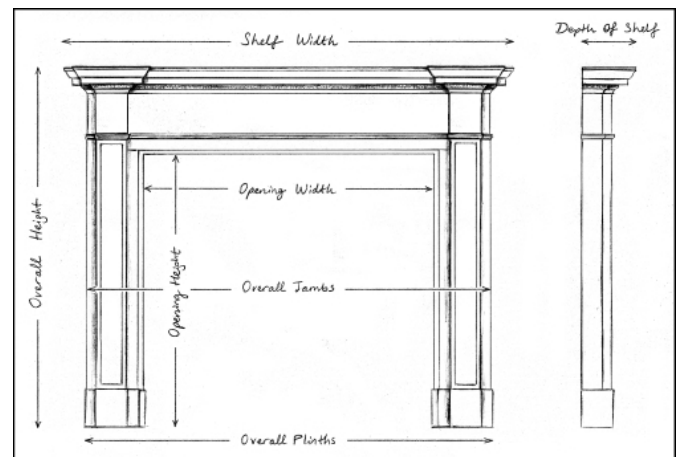

## AN ENGLISH MOULDED BOLECTION FIREPLACE IN ITALIAN ARABESCATO MARBLE

A stylish English moulded bolection fireplace in Arabescato marble, an Italian marble with a light background that is contrasted by olive-grey veining. A good quality copy of the Queen Anne design. Could be made to any size and in other materials if required.

Stock No: B003-IA Price: £6,500 + VAT

Shelf Width	1372mm   54"
Overall Height	1200mm   47 1/4"
Opening Height	1000mm   39 3/8"
Opening Width	972mm   38 1/4"
Depth Of Shelf	90mm   3 1/2"
Overall Plinths	1382mm   54 3/8"