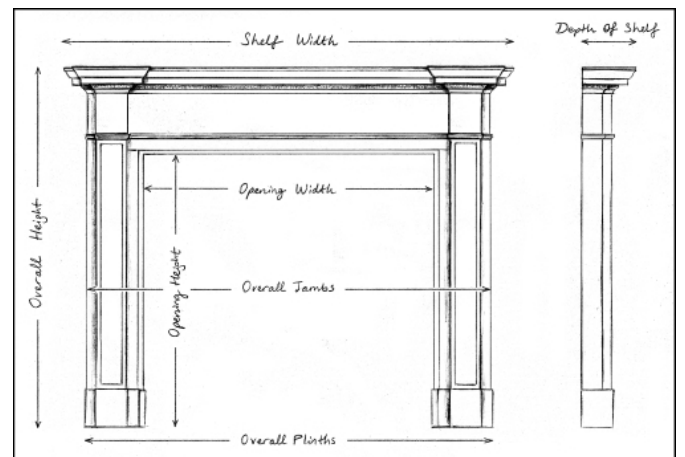

AN ENGLISH MARBLE BOLECTION FIREPLACE IN DARK EMPERADOR

An unusual Queen Anne style moulded fireplace in Dark Emperador marble. The inner moulding with carving throughout, the outer moulding with beading. A modern copy of an earlier piece (Shelf length given is overall width of jambs, shelf depth is overall depth of moulding.) N.B. May be subject to an extended lead time, please enquire for more information.

Stock No: B002-DE Price: £7,800 + VAT

Shelf Width	1555mm 61 1/4"
Overall Height	1145mm 45 1/8"
Opening Height	970mm 38 1/4"
Opening Width	1205mm 47 1/2"
Depth Of Shelf	129mm 5 1/8"
Overall Plinths	1567mm 61 3/4"