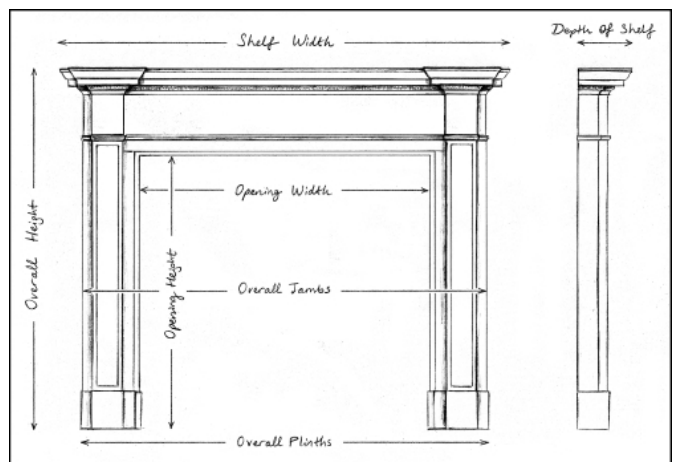

## AN ITALIAN ARABESCATO MARBLE FIREPLACE IN THE ART DECO STYLE

An Italian Arabescato marble fireplace in the Art Deco style. The moulded jambs surmounted by plain frieze and shaped shelf above. Modern.Â

Stock No: A026-IA Price: £6,950 + VAT

Shelf Width	1363mm   53 5/8"
Overall Height	1308mm   51 1/2"
Opening Height	1049mm   41 1/4"
Opening Width	1054mm   41 1/2"
Depth Of Shelf	130mm   5 1/8"
Overall Jambs	1314mm   51 3/4"