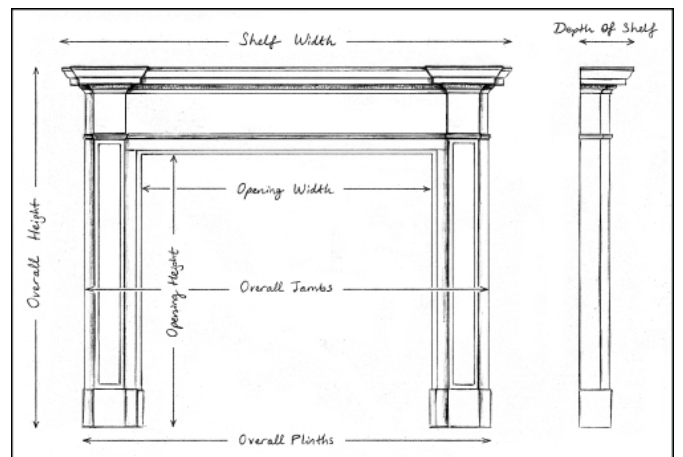

## AN ENGLISH MOULDED BOLECTION FIREPLACE IN WHITE MARBLE

An English moulded bolection fireplace in white marble. A scaled down version of a chimneypiece originally housed in the Officer's mess at Chelsea Barracks, London. Can be made to any size, in various materials. N.B. May be subject to an extended lead time, please enquire for more information.

Stock No: A008M-W Price: £6,200 + VAT

Shelf Width	1551mm   61 1/8"
Overall Height	1270mm   50"
Opening Height	1040mm   41"
Opening Width	1076mm   42 3/8"
Depth Of Shelf	219mm   8 5/8"
Overall Plinths	1438mm   56 5/8"