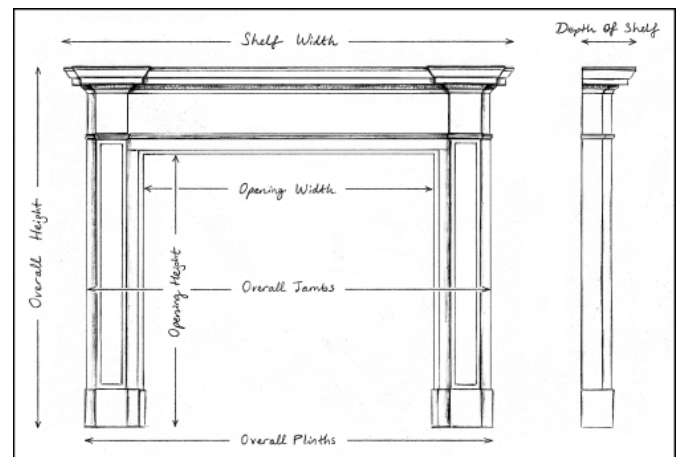

A FINE QUALITY 19TH CENTURY FRENCH FIREPLACE IN THE LOUIS XVI MANNER

A fine quality 19th century French fireplace in the Louis XVI manner. The scrolled jambs with rope moulding and carved acanthus leaves. The finely carved frieze with scrollwork, foliage and classical urn to centre flanked by square carved paterae to end blocks. Breakfront, moulded shelf above. Italian Carrara marble. A very near pair to Stock No. 4536.

Stock No: 4537 Price: £24,000 + VAT

Shelf Width	1655mm 65 1/8"
Overall Height	1111mm 43 3/4"
Opening Height	820mm 32 1/4"
Opening Width	1190mm 46 7/8"
Depth Of Shelf	410mm 16 1/8"
Overall Plinths	1600mm 63"