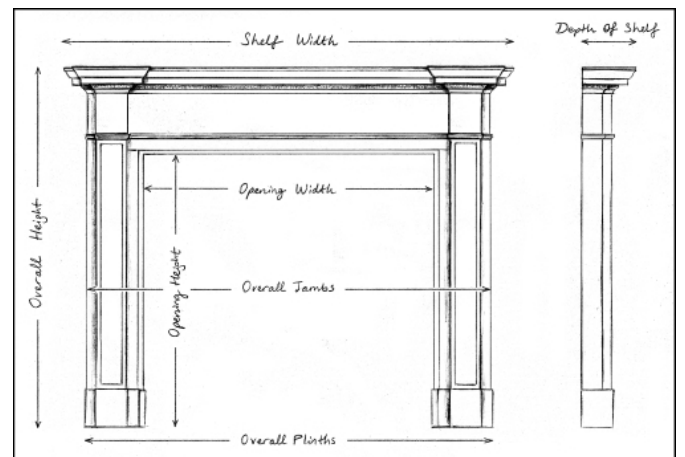

A CARRARA MARBLE FIREPLACE IN THE LOUIS XV STYLE

A 19th century Carrara marble fireplace in the Louis XV style. The shaped jambs with stiff acanthus leaves to base, surmounted by scrolls and foliage. The frieze with carved basket of flowers to centre flanked by leaf work. Shaped, moulded shelf above. French, circa 1860.

Stock No: 4535 Price: £14,000 + VAT

Shelf Width	1359mm 53 1/2"
Overall Height	1053mm 41 1/2"
Opening Height	869mm 34 1/4"
Opening Width	900mm 35 3/8"
Depth Of Shelf	396mm 15 5/8"
Overall Plinths	1305mm 51 3/8"