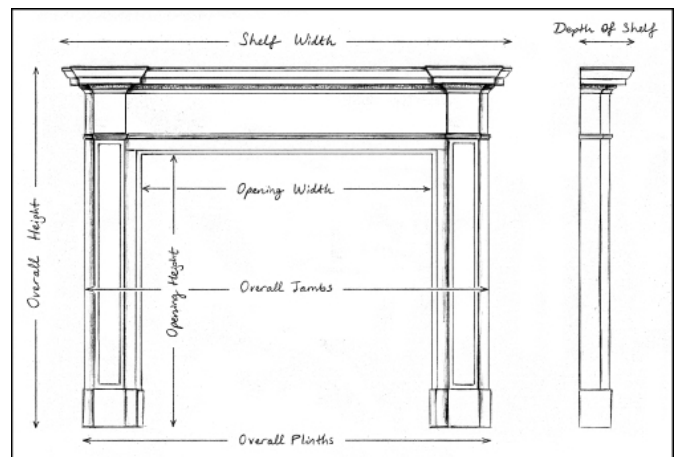

A GOOD QUALITY GEORGIAN WOOD FIREPLACE

A good quality Georgian wood fireplace. The panelled jambs surmounted by scrolled brackets carved with acanthus leaves. The frieze with centre plaque carved with drapery, fruit and flowers, flanked by scrollwork. The frieze with dentils, egg-and-dart, and acanthus leaf mouldings. English, late 18th century. Å

Stock No: 4517 Price: £16,000 + VAT

Shelf Width	1842mm 72 1/2"
Overall Height	1541mm 60 5/8"
Opening Height	1149mm 45 1/4"
Opening Width	1220mm 48"
Depth Of Shelf	235mm 9 1/4"
Overall Plinths	1574mm 62"