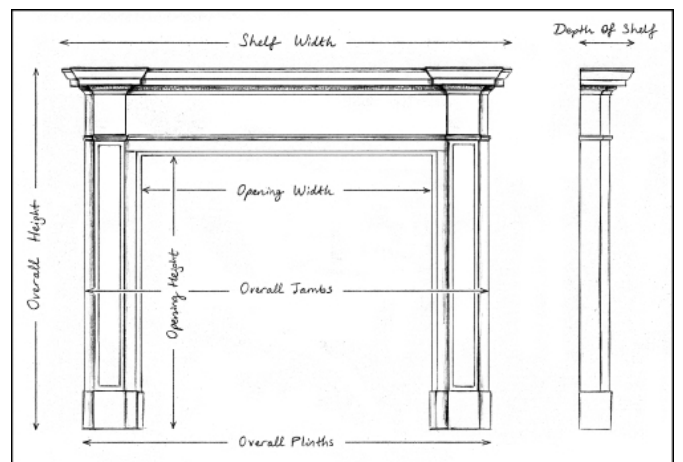

AN ENGLISH FIREPLACE IN THE ART DECO STYLE

An English fireplace in the Art Deco style. The curved, panelled jambs with Greek key motif, with panelled frieze to centre. Shaped, moulded shelf above. Modern.

Stock No: 4511 Price: £7,500 + VAT

Shelf Width	1621mm 63 7/8"
Overall Height	1106mm 43 1/2"
Opening Height	947mm 37 1/4"
Opening Width	1015mm 40"
Depth Of Shelf	252mm 9 7/8"
Overall Jambs	1527mm 60 1/8"