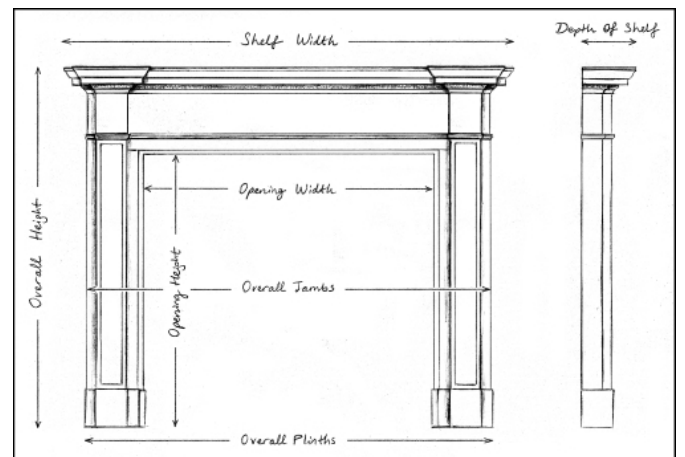

A FRENCH MARBLE FIREPLACE IN RIBBON CAMPAN MARBLE

A fine quality period 18th century French marble fireplace in Ribbon Campan marble. The shaped jambs with carved scrolls to base, surmounted by shells, foliage and bellflowers throughout. The panelled frieze with scrolls and flowers with exquisitely carved rose to centre. Moulded, shaped shelf above. Å

Stock No: 4509 SOLD

Shelf Width	1616mm 63 5/8"
Overall Height	1147mm 45 1/8"
Opening Height	968mm 38 1/8"
Opening Width	1141mm 44 7/8"
Depth Of Shelf	321mm 12 5/8"
Overall Plinths	1556mm 61 1/4"

You can scan the QR code above with any smartphone to view this item on our website