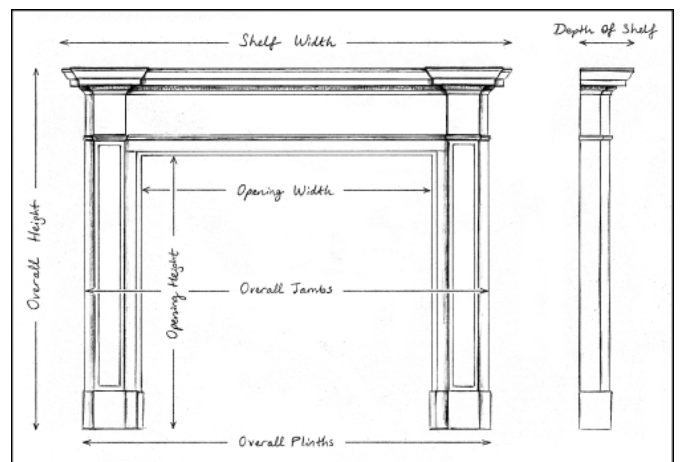

A BELGIAN FOSSIL MARBLE FIREPLACE IN THE REGENCY MANNER

A Belgian Fossil marble fireplace in the Regency manner. The reeded jambs surmounted by roundel blockings, with plain shelf above. English, circa 1900.Å

Stock No: 4505 Price: £8,500 + VAT

Shelf Width	1498mm 59"
Overall Height	1100mm 43 1/4"
Opening Height	954mm 37 1/2"
Opening Width	914mm 36"
Depth Of Shelf	215mm 8 1/2"
Overall Jambs	1311mm 51 5/8"

You can scan the QR code above with any smartphone to view this item on our website