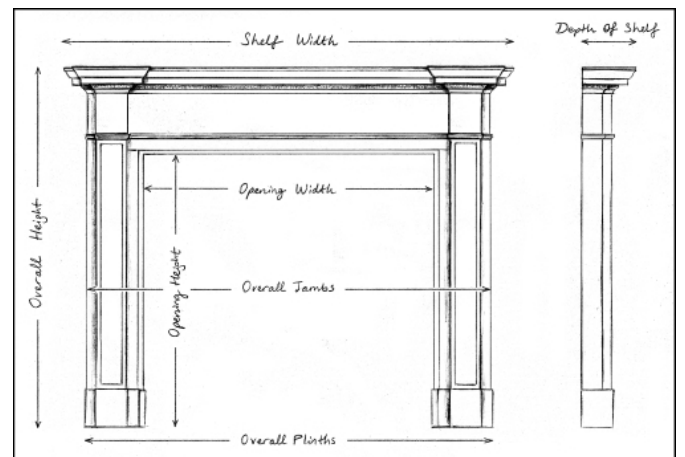

A STATUARY MARBLE FIREPLACE IN THE LOUIS XVI STYLE

A fine quality Statuary marble fireplace in the Louis XVI style. The tapering, stop-fluted jambs surmounted by panel carved with grapes and leaf work with swirling rosette paterae above. The fluted frieze with carved grapes and leaf work throughout. Moulded shelf above. French, 19th century.

Stock No: 4486 Price: £16,000 + VAT

Shelf Width	1552mm 61 1/8"
Overall Height	1095mm 43 1/8"
Opening Height	824mm 32 1/2"
Opening Width	1088mm 42 7/8"
Depth Of Shelf	422mm 16 5/8"
Overall Jambs	1494mm 58 7/8"