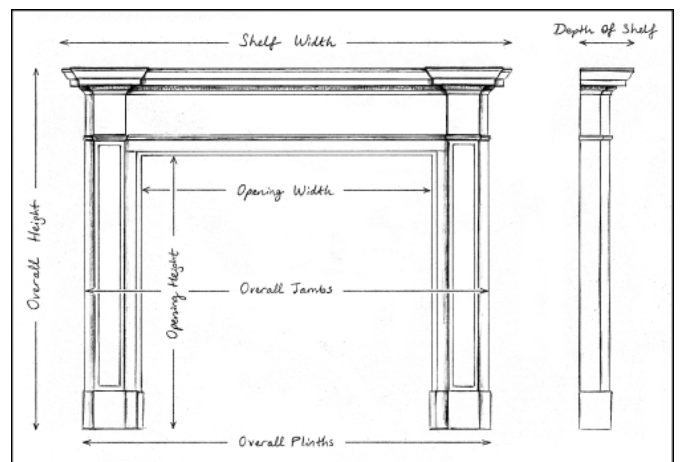

A FRENCH CARRARA MARBLE FIREPLACE IN THE LOUIS XV STYLE

A 19th century French Carrara marble fireplace in the Louis XV style. The shaped jambs surmounted by shells and scrollwork. The shaped frieze with carved cartouche to centre flanked by panels. Shaped, moulded shelf above. Circa 1860.Å

Stock No: 4485 Price: £9,500 + VAT

Shelf Width	1345mm 53"
Overall Height	1083mm 42 5/8"
Opening Height	895mm 35 1/4"
Opening Width	905mm 35 5/8"
Depth Of Shelf	395mm 15 1/2"
Overall Plinths	1309mm 51 1/2"