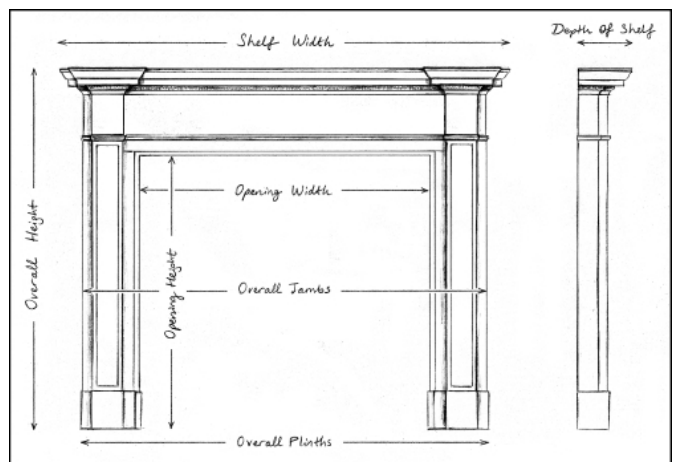

## AN ENGLISH FIREPLACE IN THE GEORGIAN MANNER

An English fireplace in the Georgian manner. The jambs carved with acanthus leaf work surmounted by frieze featuring swags, ties and belldrops. The shelf with oak leaf to bed mould and acanthus leaves above. 19th century. Å

Stock No: 4484 Price: £7,500 + VAT

Shelf Width	1646mm   64 3/4"
Overall Height	1461mm   57 1/2"
Opening Height	1051mm   41 3/8"
Opening Width	1275mm   50 1/4"
Depth Of Shelf	180mm   7 1/8"
Overall Plinths	1495mm   58 7/8"