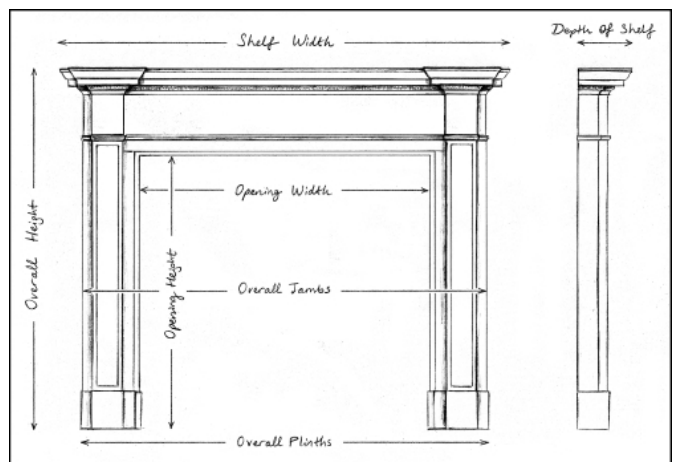

AN ENGLISH FIREPLACE IN THE GEORGIAN MANNER

An English fireplace in the Georgian manner. The jambs carved with acanthus leaf work surmounted by frieze featuring swags, ties and belldrops. The shelf with oak leaf to bed mould and acanthus leaves above. 19th century. Å

Stock No: 4484 Price: £7,500 + VAT

Shelf Width	1646mm 64 3/4"
Overall Height	1461mm 57 1/2"
Opening Height	1051mm 41 3/8"
Opening Width	1275mm 50 1/4"
Depth Of Shelf	180mm 7 1/8"
Overall Plinths	1495mm 58 7/8"