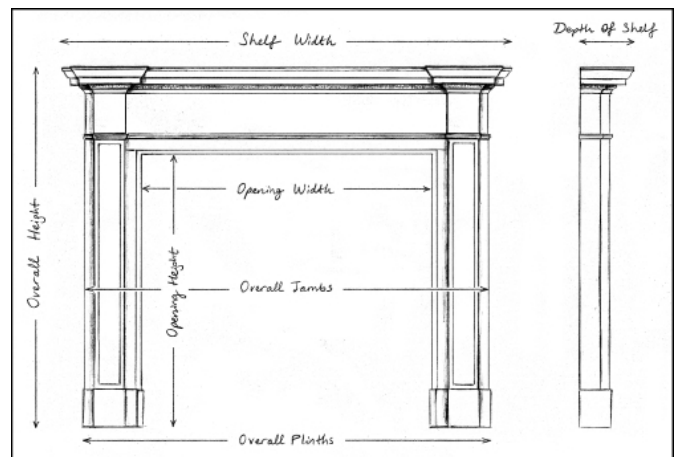

## A PERIOD FRENCH MARBLE FIREPLACE

A transitional Louis XIV/XV French marble fireplace. The jambs carved with stiff acanthus leaves above footblock and foliage to scrolls. The arched frieze with scrolled brackets and centre plaque, both carved with drapery. Shaped shelf above. French, 18th century. An elegant dark red marble.

Stock No: 4483    SOLD

Shelf Width	1625mm   64"
Overall Height	1104mm   43 1/2"
Opening Height	913mm   36"
Opening Width	1234mm   48 5/8"
Depth Of Shelf	340mm   13 3/8"
Overall Plinths	1540mm   60 5/8"