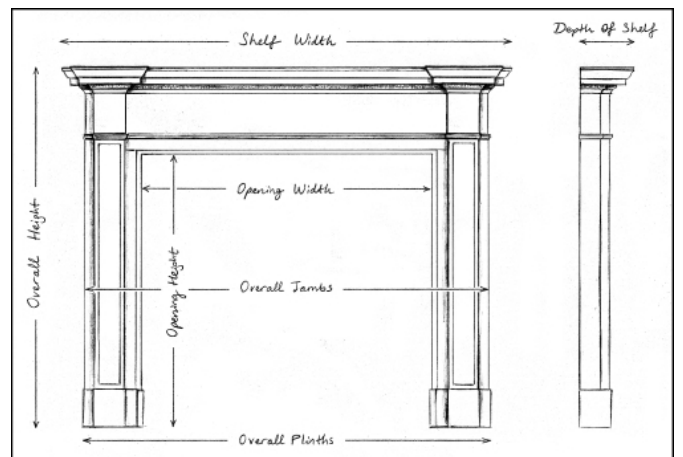

## A RUSTIC NEO-GOTHIC STONE FIREPLACE

A rustic Neo-Gothic stone fireplace. The jambs with semi-rounded columns carved with rosette motifs, surmounted by ionic capitals and end blockings carved with lion's mask. The carved frieze with arched spandrels below and decorative breakfront shelf above. A very rustic piece. English. Å

Stock No: 4482 Price: £19,500 + VAT

Shelf Width	2024mm   79 5/8"
Overall Height	1395mm   54 7/8"
Opening Height	1010mm   39 3/4"
Opening Width	1245mm   49"
Depth Of Shelf	290mm   11 3/8"
Overall Plinths	1844mm   72 5/8"