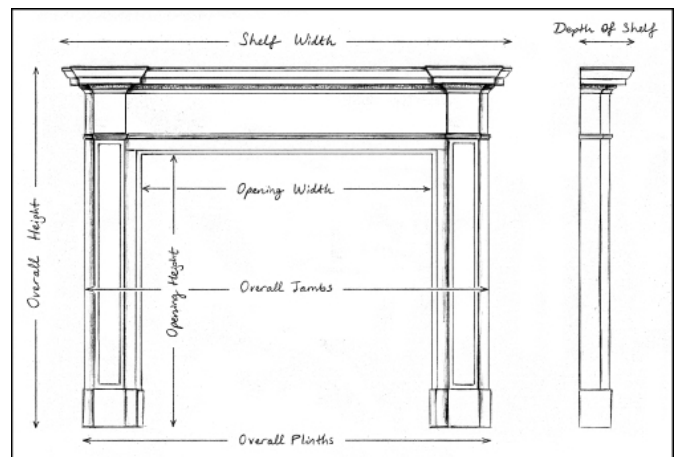

### A SMALL SCALE WOOD FIREPLACE OF CLASSICAL STYLE

A small scale timber fireplace in the Regency style. The jambs inlaid with leaf work throughout surmounted by carved bracket. The frieze with inlaid drapery, rosette paterae and Anthemion leaves, with plain shelf above. One of an identical pair with Stock No. 4413. English, early 20th century.

Stock No: 4412 Price: £5,800 + VAT

Shelf Width	1343mm   52 7/8"
Overall Height	1226mm   48 1/4"
Opening Height	1019mm   40 1/8"
Opening Width	948mm   37 3/8"
Depth Of Shelf	90mm   3 1/2"
Overall Plinths	1228mm   48 3/8"