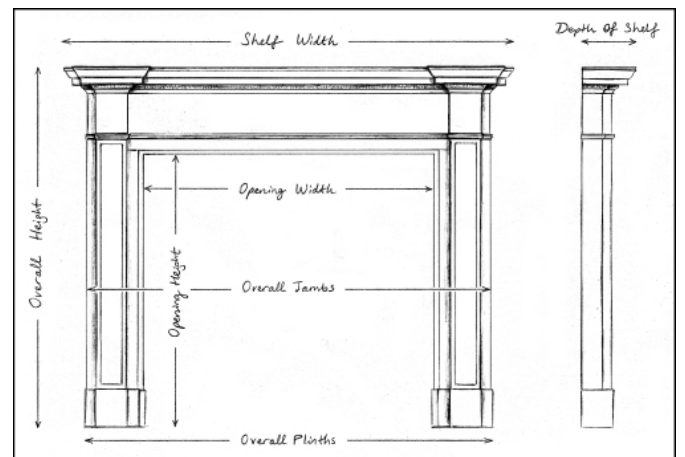

## A GOOD QUALITY PERIOD VICTORIAN FIREPLACE

A good quality period Victorian fireplace in Statuary white marble. The jambs with corbels featuring acanthus leaves with decorative panels below. The frieze with centre panel carved with rosette and bellflower detailing. Moulded shelf above. English, mid 19th century. Â Â

Stock No: 4407 Price: £17,500 + VAT

Shelf Width	1966mm   77 3/8"
Overall Height	1221mm   48 1/8"
Opening Height	959mm   37 3/4"
Opening Width	985mm   38 3/4"
Depth Of Shelf	325mm   12 3/4"
Overall Plinths	1606mm   63 1/4"