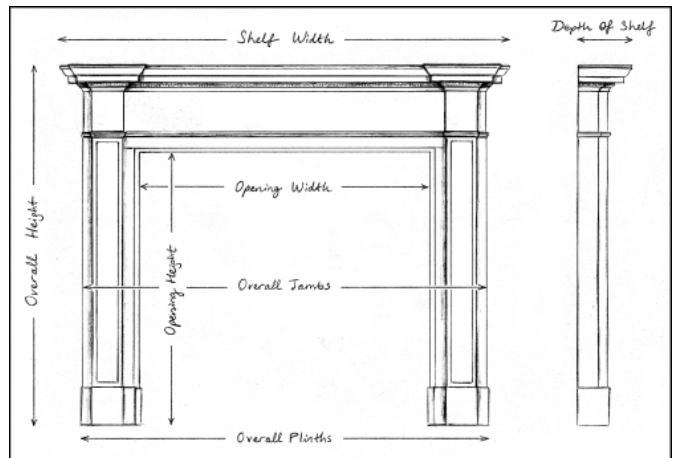

### A PERIOD QUEEN ANNE LIMESTONE FIREPLACE

A period Queen Anne stone fireplace. The moulded jambs surmounted by arched frieze carved with leaf work and scrolled keystone to centre. Small scale, well suited to a Study, Bedroom or smaller Drawing Room. Good quality aged patina throughout. English, circa 1700.Å

Stock No: 4403 Price: £20,000 + VAT

Shelf Width	1306mm   51 3/8"
Overall Height	1125mm   44 1/4"
Opening Height	874mm   34 3/8"
Opening Width	814mm   32"
Depth Of Shelf	65mm   2 1/2"

You can scan the QR code above with any smartphone to view this item on our website