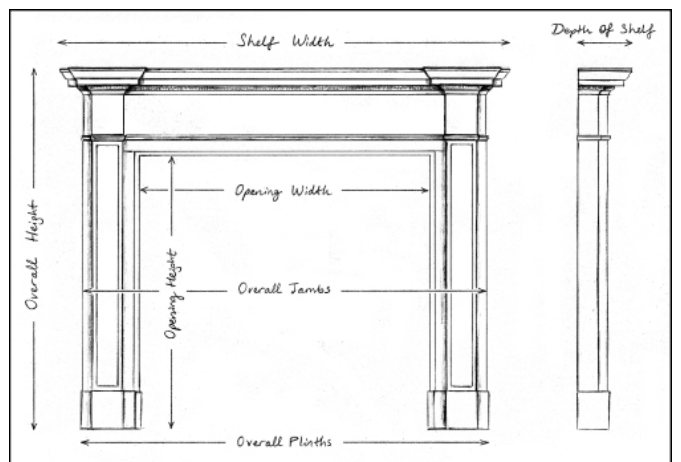

AN ENGLISH STONE FIREPLACE IN THE GOTHIC MANNER

An English stone fireplace in the Gothic manner. The moulded, arched frieze with carved spandrels surmounted by carved grapes, foliage and central shield. The shelf with carving throughout. English, mid 19th century.

Stock No: 4397 Price: £14,000 + VAT

Shelf Width	1676mm 66"
Overall Height	1335mm 52 1/2"
Opening Height	1000mm 39 3/8"
Opening Width	1090mm 42 7/8"
Depth Of Shelf	175mm 6 7/8"
Overall Plinths	1517mm 59 3/4"