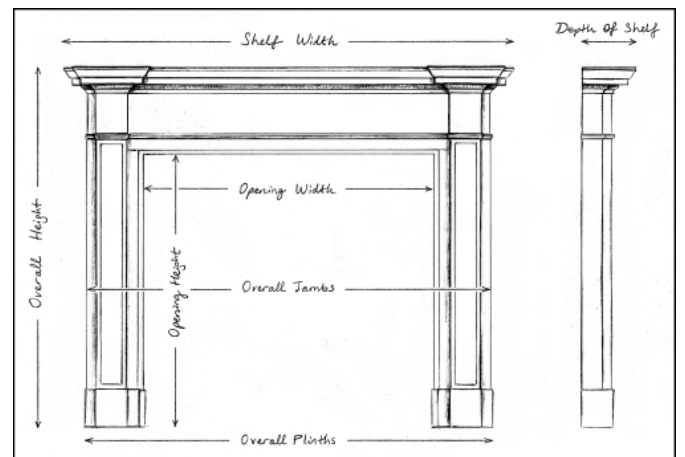

AN ART DECO CHINOISERIE PAINTER FIREPLACE

A good quality Art Deco 'Chinoiserie' painted timber fireplace. The stepped frieze and jambs adorned with finely painted Chinese landscapes including indigenous figures, buildings and flora. Off white/cream background with gold trim. (Photo prior to restoration)

Stock No: 4389 Price: £12,000 + VAT

Shelf Width	1421mm 56"
Overall Height	1246mm 49"
Opening Height	999mm 39 3/8"
Opening Width	996mm 39 1/4"
Depth Of Shelf	130mm 5 1/8"
Overall Plinths	1421mm 56"

You can scan the QR code above with any smartphone to view this item on our website