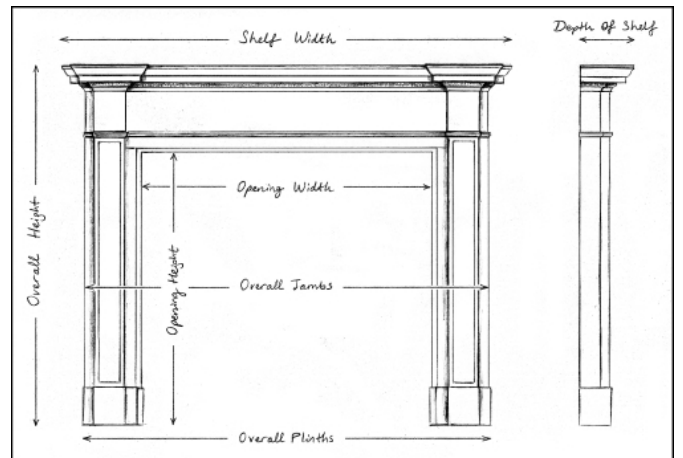

A CARVED STATUARY MARBLE FIREPLACE

A fine quality French Statuario marble fireplace in the Louis XVI style. The tapering jambs with carving throughout surmounted by carved capitals featuring cartouche and foliage. The frieze with carved scroll work throughout, flanked by carved rosette end blockings. Moulded breakfront shelf above. French, mid 19th century. Å

Stock No: 4381 Price: £13,500 + VAT

Shelf Width	1542mm 60 3/4"
Overall Height	1100mm 43 1/4"
Opening Height	866mm 34 1/8"
Opening Width	1129mm 44 1/2"
Depth Of Shelf	439mm 17 1/4"
Overall Plinths	1502mm 59 1/8"