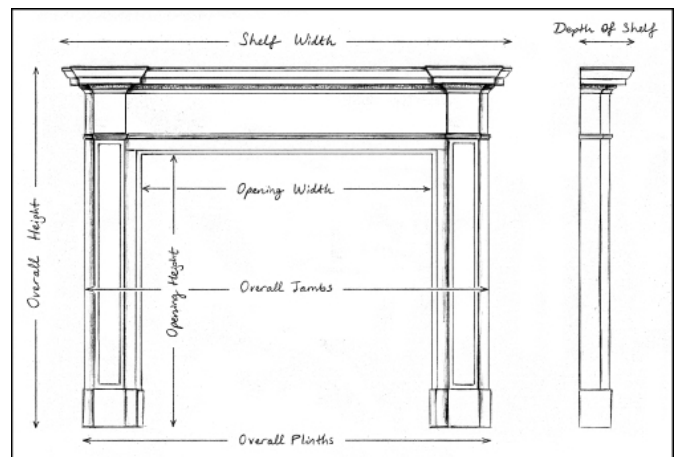

A CARVED STATUARIO MARBLE FIREPLACE

A fine quality French Statuario marble fireplace in the Louis XVI style. The tapering jambs with carving throughout surmounted by carved capitals featuring cartouche and foliage. The frieze with carved scroll work throughout, flanked by carved rosette end blockings. Moulded breakfront shelf above. French, mid 19th century. Å

Stock No: 4381 Price: £13,500 + VAT

Shelf Width	1542mm 60 3/4"
Overall Height	1100mm 43 1/4"
Opening Height	866mm 34 1/8"
Opening Width	1129mm 44 1/2"
Depth Of Shelf	439mm 17 1/4"
Overall Plinths	1502mm 59 1/8"