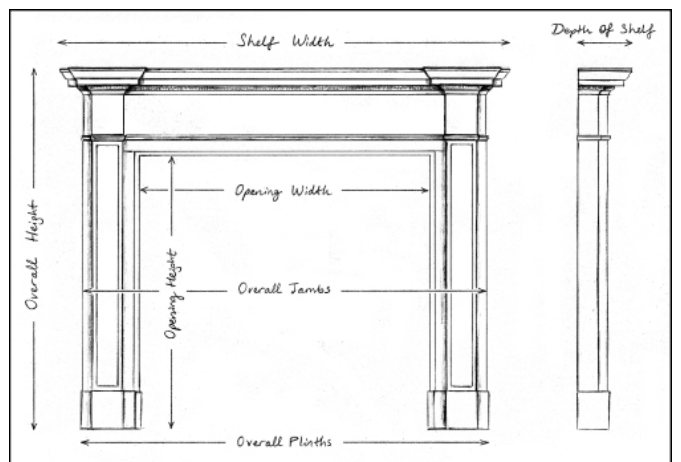

Stock No: 4367 Price: £9,500 + VAT

Shelf Width	1693mm 66 5/8"
Overall Height	1246mm 49"
Opening Height	1067mm 42"
Opening Width	1160mm 45 5/8"
Depth Of Shelf	317mm 12 1/2"
Overall Plinths	1642mm 64 5/8"